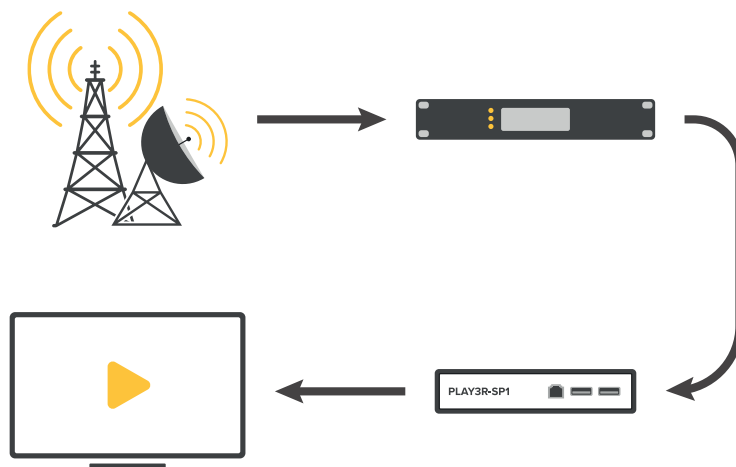

# Tripleplay IPTV and Streaming.

Uniguest's Tripleplay IPTV and Video Streaming platform is a full AV/IT software solution built onto enterprise-grade servers ensuring high resilience and reliability compared to black box alternatives.

Our Tripleplay IPTV headend, which comes with a complete set of management tools, receives, encodes and distributes content across an IP network in digital format, securely to media players, smart TVs, PCs, Macs, thin clients, and mobile devices.

## Content Sources

- DVB-T/T2 (with or without CI card)
- SDI & 3G HD SDI
- DVB-S/S2 (with or without CI card)
- ASI
- HDMI
- DVB-C (with or without CI card)
- IP Multicast
- Analogue SD & HD
- 3rd Party Encoders, IP Cameras, Headends

### Mobile Video

IPTV solutions can be delivered directly to mobile devices. This facility is available via browser or through the Mobile Media Application, providing content download, upload and recording. Available on iOS and Android.